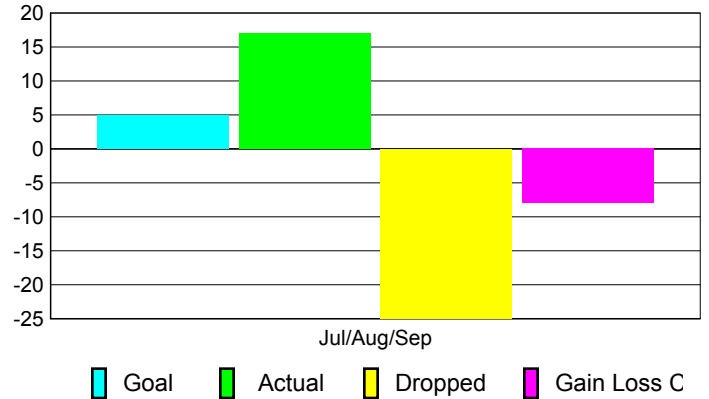

Club Results 2010-2011

Goal, New, Dropped, Gain/Loss

MEMBERSHIP

Membership Results
2010-2011

Membership
2009-2010

Month	Net Memb Goal	Actual New Memb	Actual Dropped Memb	Gain/Loss of Memb	Gain/Loss of Memb
Jul/Aug/Sep	5	17	-25	-8	-10
Totals	5	17	-25	-8	-10

Membership Results 2010-2011

Goal, New, Dropped, Gain/Loss

Comparison of Club Gain/Loss

Current Year Compared to the Previous Year

Comparison of Membership Gain/Loss

Current Year Compared to the Previous Year